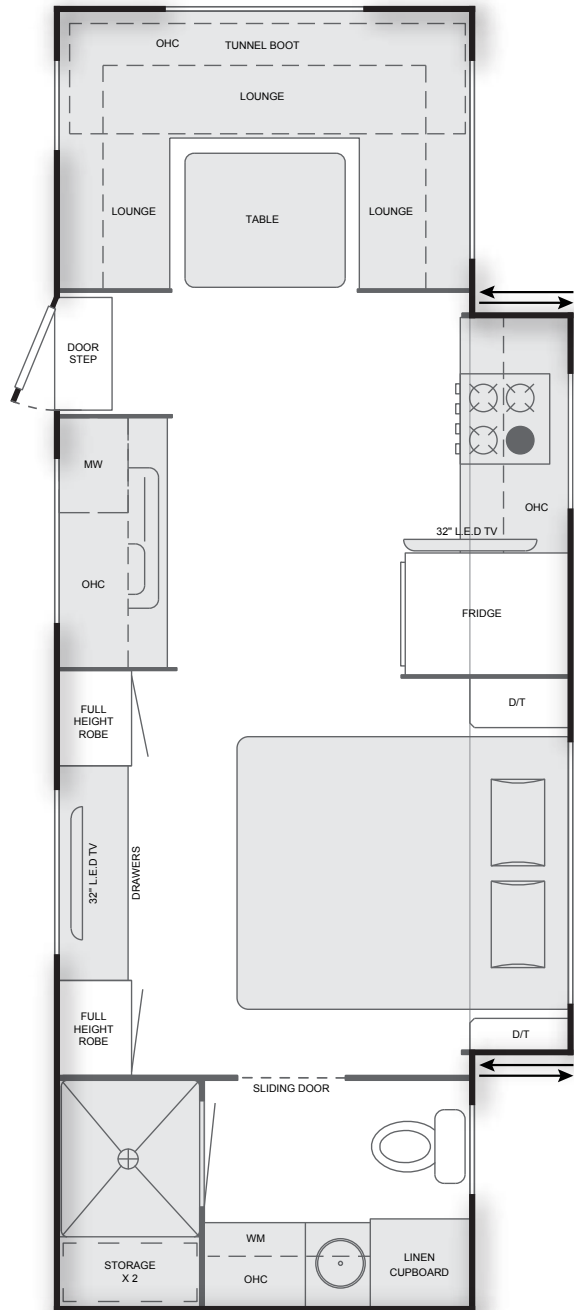

EXTERIOR

German-Made Composite Panel on Front & Rear

Tool Box on A-Frame

Dometic Awning

Awning For Slide Out

Exclusive Aluminium Cladding

Modern Graphics

Drop Down Table

Checkerplate Protection Front / Rear / Sides

Euro Tinted Windows / Double Glazed

12V Hatches with Light

Entertainment Hatch incl 32" Samsung HD LED TV Outside

Tool Box on Exterior

Pressure Hatch

INTERNAL

Slide Out Kitchen