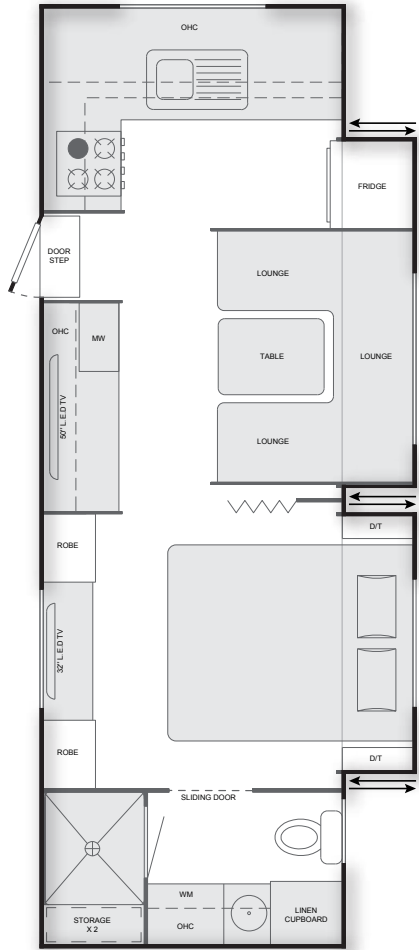

24'

HOLLYWOOD

23'9"

HOLLYWOOD 2

EXTERIOR

German-Made Composite Panel on Front & Rear

Awnings for Slide Out

Tool Box on A-Frame

Dometic Awning

Exclusive Aluminium Cladding

Modern Graphics

Checkerplate Protection Front / Rear / Sides

Drop Down Table

12V Hatches with Light

Euro Tinted Windows / Double Glazed

Entertainment Hatch incl 32" Samsung HD LED TV Outside

Pressure Hatch

INTERNAL

Slide Out Lounge Area

Slide Out Bed (24' Only)

Sleek, Modern & Contemporary Style Furniture

Italian Leather Lounge Upholstery

Premium Grade Laminex Diamond Gloss Benchtops

Soft Close Drawers - One-Piece Side Support

European-Made One-Piece Vinyl Floors

Structurally Engineered One Piece Ply Floors

Concertina Door (24' Only)

Slatted Bed Frame on Gas Struts

Pillowtop Mattress

Telescopic Table Leg

ELECTRICAL

25Ah Battery Charger