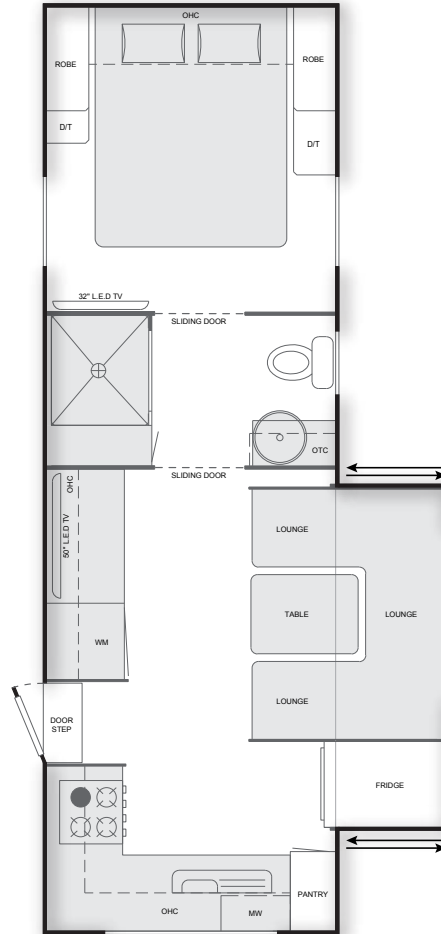

24'

HOLLYWOOD

23'9"

HOLLYWOOD 2

EXTERIOR

German-Made Composite Panel on Front & Rear

Awnings for Slide Out

Tool Box on A-Frame

Pressure Hatch

INTERNAL

Slide Out Lounge Area

Slide Out Bed (24' Only)

Sleek, Modern & Contemporary Style Furniture

Italian Leather Lounge Upholstery

Premium Grade Laminex Diamond Gloss Benchtops

Soft Close Drawers - One-Piece Side Support